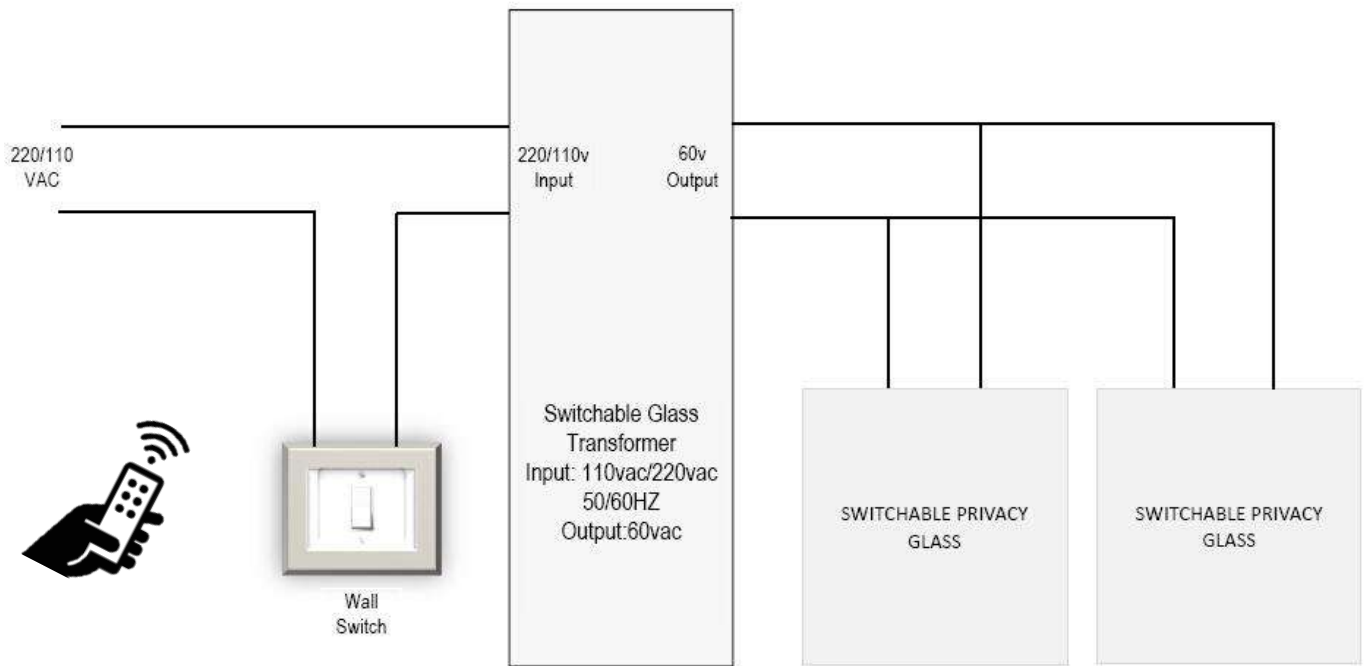

Switchable Smart Glass

SINGLE PANEL WIRING

**CAUTION READ THIS TECHNICAL
MANUAL BEFORE PROCEEDING!**

Switchable Smart Glass

MULTIPLE-PANELS WIRING

**CAUTION READ THIS TECHNICAL
MANUAL BEFORE PROCEEDING!**

Switchable Smart Glass

DOUBLE SIDE BUSBARS WIRING

CAUTION READ THIS TECHNICAL MANUAL BEFORE PROCEEDING!