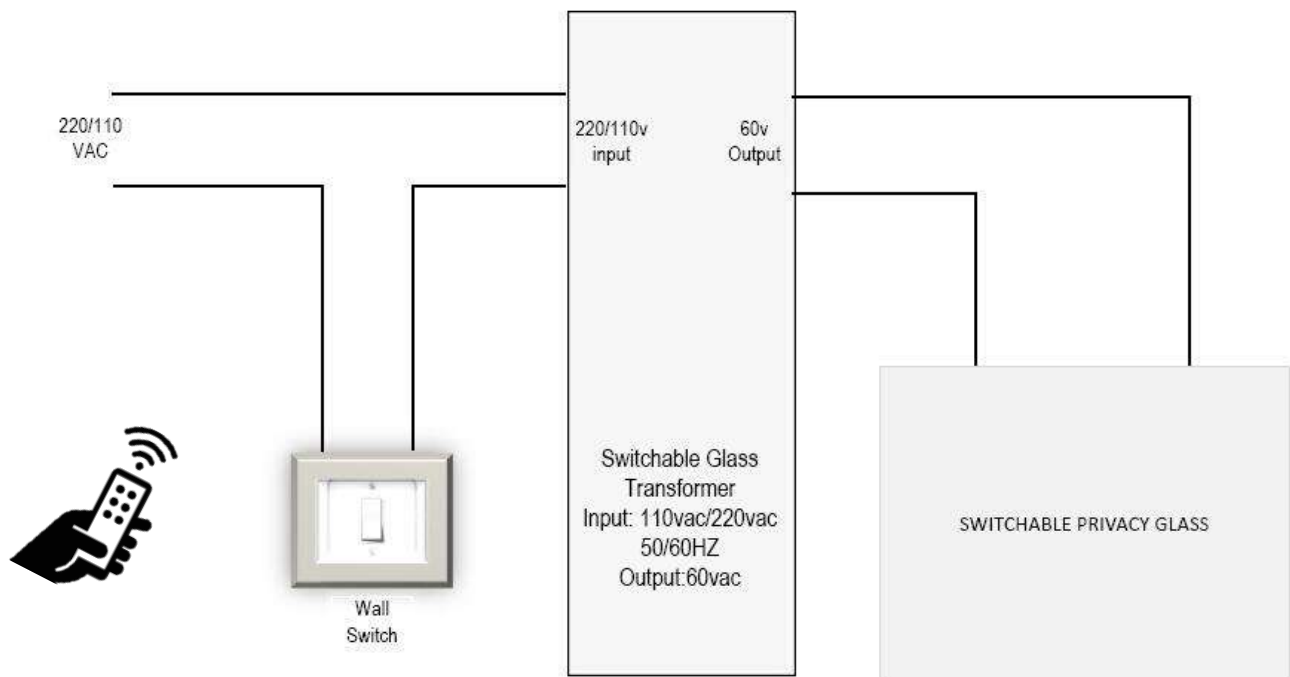

Switchable Smart Glass

SINGLE PANEL WIRING

**CAUTION READ THIS TECHNICAL
MANUAL BEFORE PROCEEDING!**

Switchable Smart Glass

MULTIPLE-PANELS WIRING

**CAUTION READ THIS TECHNICAL
MANUAL BEFORE PROCEEDING!**

Switchable Smart Glass

DOUBLE SIDE BUSBARS WIRING

CAUTION READ THIS TECHNICAL MANUAL BEFORE PROCEEDING!