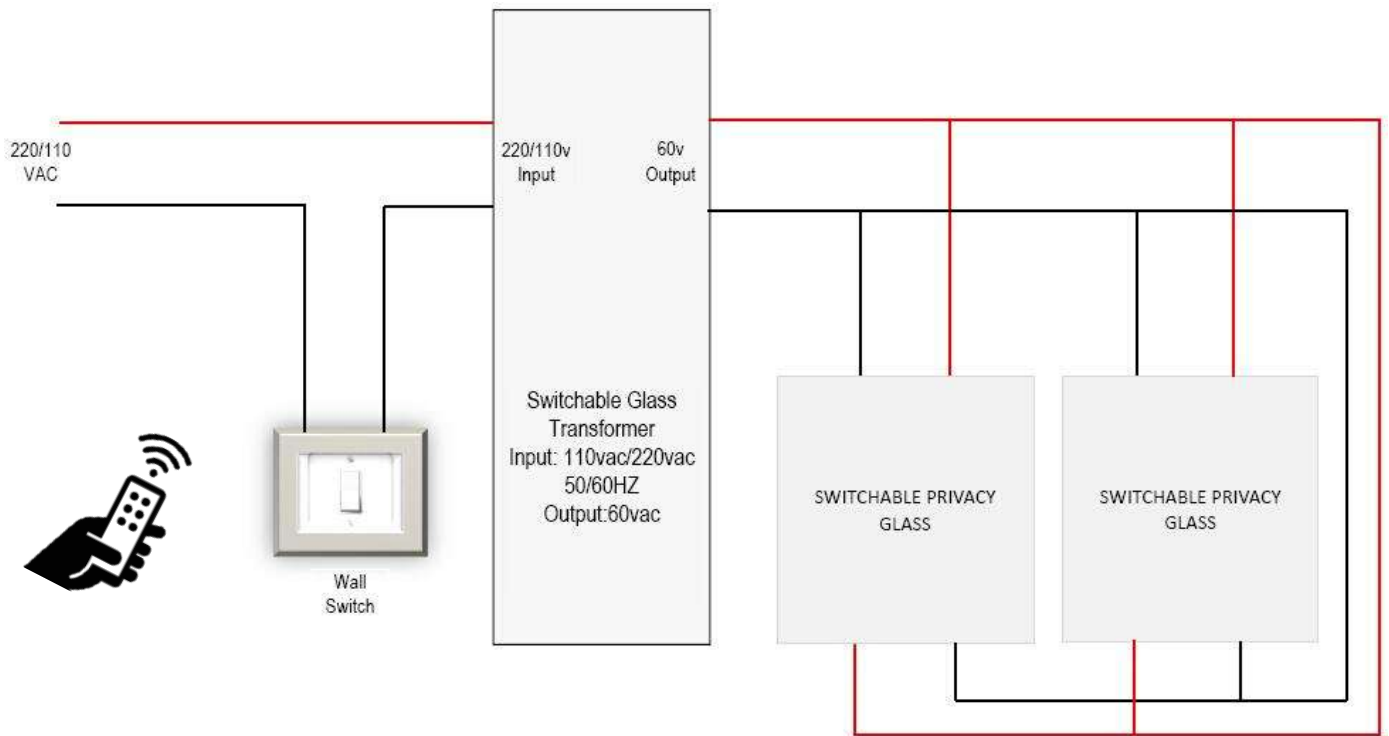

Switchable Smart Glass

SINGLE PANEL WIRING

**CAUTION READ THIS TECHNICAL
MANUAL BEFORE PROCEEDING!**

Switchable Smart Glass

MULTIPLE-PANELS WIRING

**CAUTION READ THIS TECHNICAL
MANUAL BEFORE PROCEEDING!**

Switchable Smart Glass

DOUBLE SIDE BUSBARS WIRING

CAUTION READ THIS TECHNICAL MANUAL BEFORE PROCEEDING!