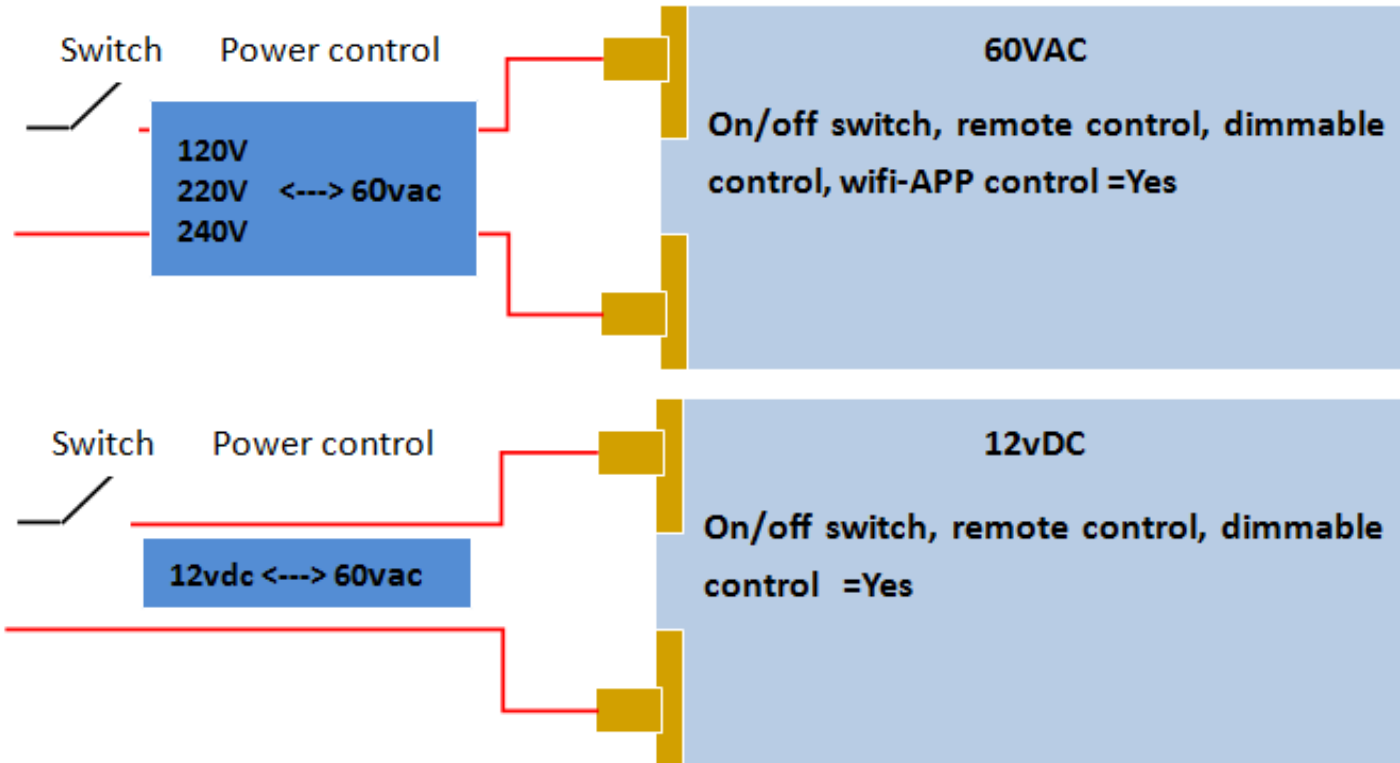

- Switch Control
- Remote Control
- WIFI Control
- Dimmer Control

Single Panel Connection Diagram

- Switch Control
- Remote Control
- WIFI Control
- Dimmer Control

Multiple Panels Connection Diagram

Single side busbar wiring

Double side wiring